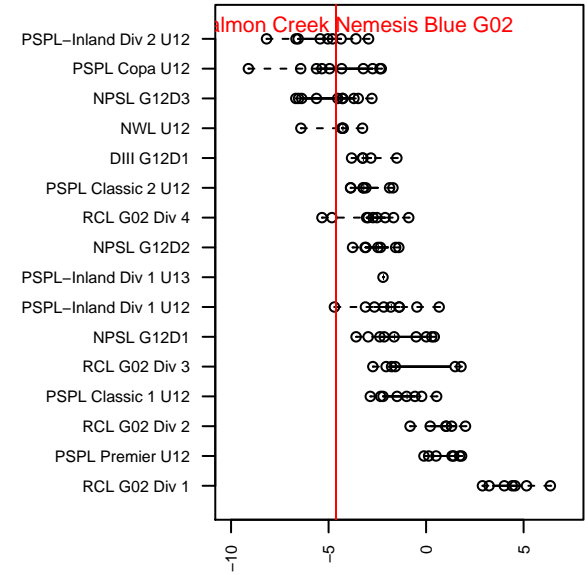

FC Salmon Creek Nemesis Blue G02

FC Salmon Creek
 Salmon Creek, WA
 G02 total strength=290
 attack=0.17 defense=0.17
 fall league = OPL 1st Div U12

alt names used:
 FCSC Nemesis Blue
 FC Salmon Creek Nemesis Blue
 FC Salmon Creek G02 Blue
 FC Salmon Creek G02 Blue

Venues played:
 2014 Beaverton Cup GU12 Silver
 2014 Chinook Cup Silver U12
 2014 OPL First Division U12
 2014 Directors Cup OPL Silver U12

FC Salmon Creek Nemesis Blue G02
 Dots are actual minus expected GF (blue circles) and GA (red triangles).
 Blue line is smoothed change in attack strength. Red is smoothed change in defense strength.

**attack and defense variance (black dot)
relative to other teams
and top 10 in region**

**attack and defense rating
relative to others at age
and all opponents in last 13 months**

Performance relative to 13 month average